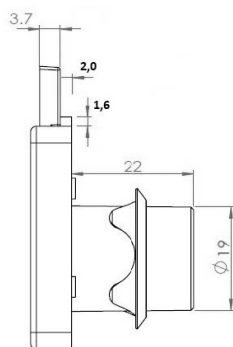

PRODUCT SHEET

Description:

Rim Lock 850, $\varnothing 19 \times 22 \text{mm}$, Drawer, NPL, CK SISO, KA H04

Item number:

14.01.040-7

Units	Box	Carton	HS Code	Barcode
Pcs.	12	192	8301300000	
				5704866032025